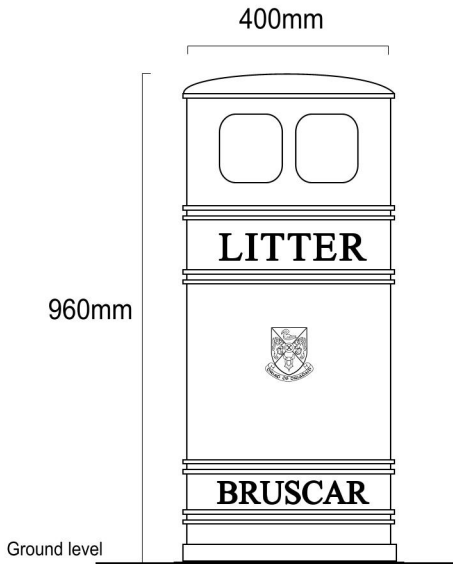

Cast Iron litter bin

primed and painted

Bin Specification

Cast Iron and painted Black gloss paint.
Side opening lockable door.

Galvanised steel liner
capacity of liner approx
80 litres

OPTIONAL EXTRAS

Stub plate with ash tray
for cigarettes.

Cast crests fitted
front and highlighted
or fully painted in four
colours.

Vinyl adhesive crests

drawing not to scale